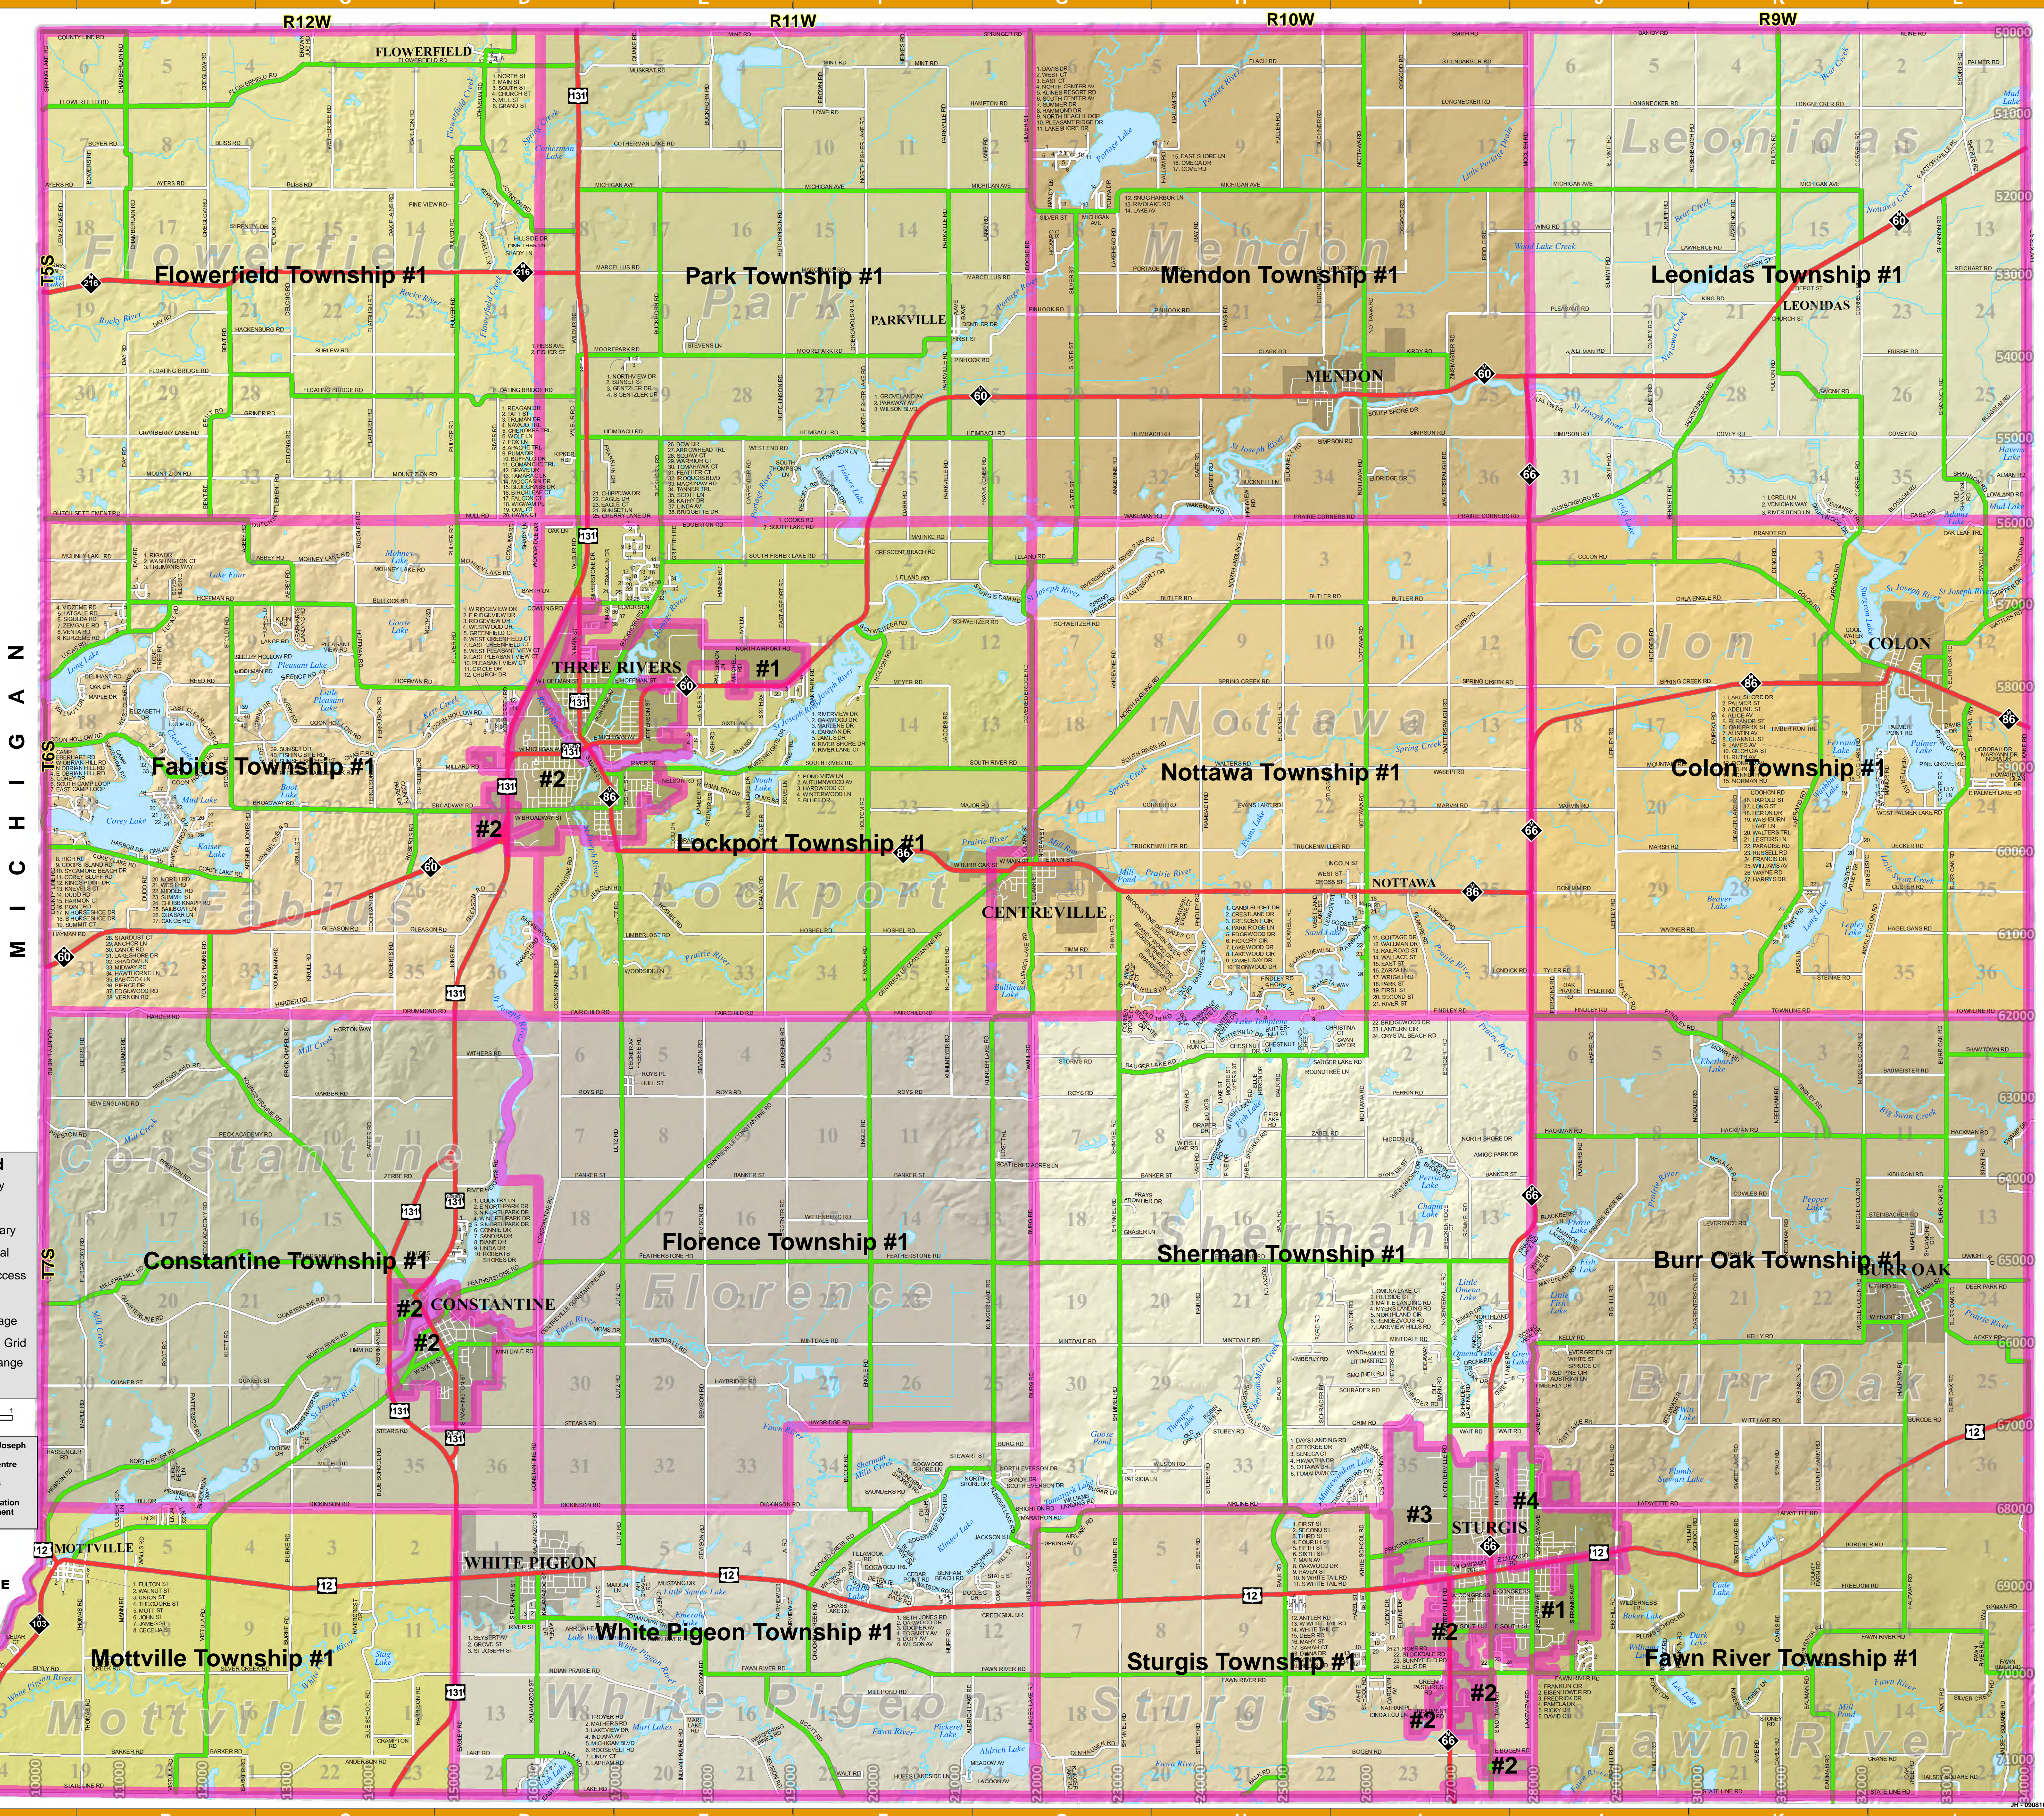

St Joseph County Voter Precincts

Legend

- Highway
- Primary
- Secondary
- Municipal
- Alley/Access
- Water
- City/Village
- 10000 Address Grid
- T8S Town/Range
- 15 Section

0 1/4 1/2 3/4 1 Miles

Produced by the St Joseph County Land Resource Centre
(269) 467-5576
Geographic Information Systems Department