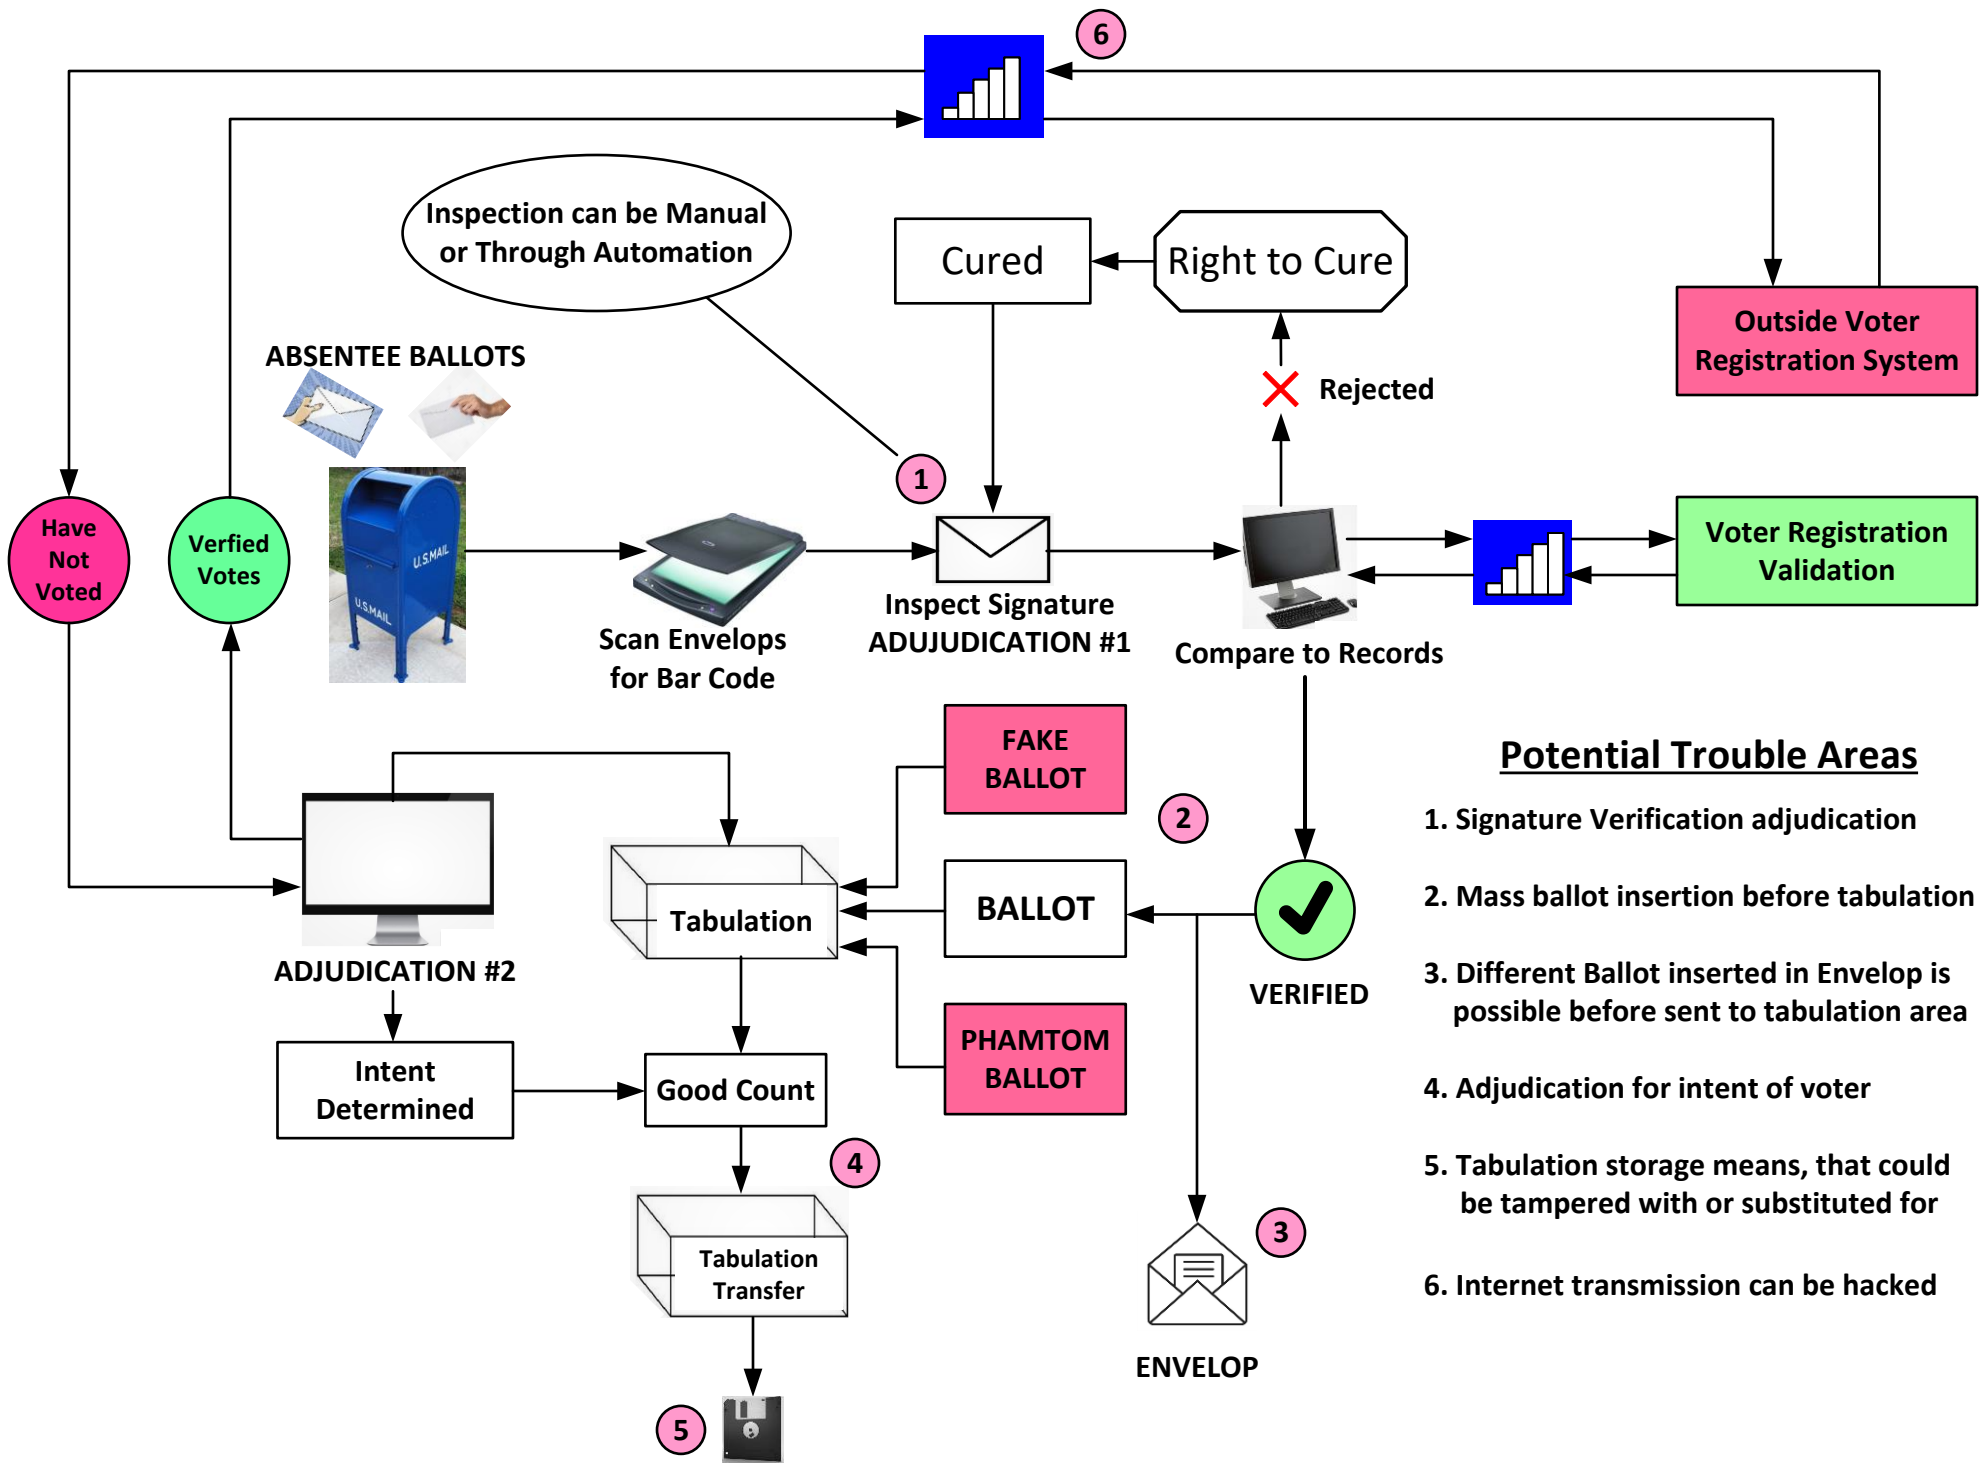

INTERNET CONNECTION

Potential Trouble Areas

1. Signature Verification adjudication
2. Mass ballot insertion before tabulation
3. Different Ballot inserted in Envelop is possible before sent to tabulation area
4. Adjudication for intent of voter
5. Tabulation storage means, that could be tampered with or substituted for
6. Internet transmission can be hacked